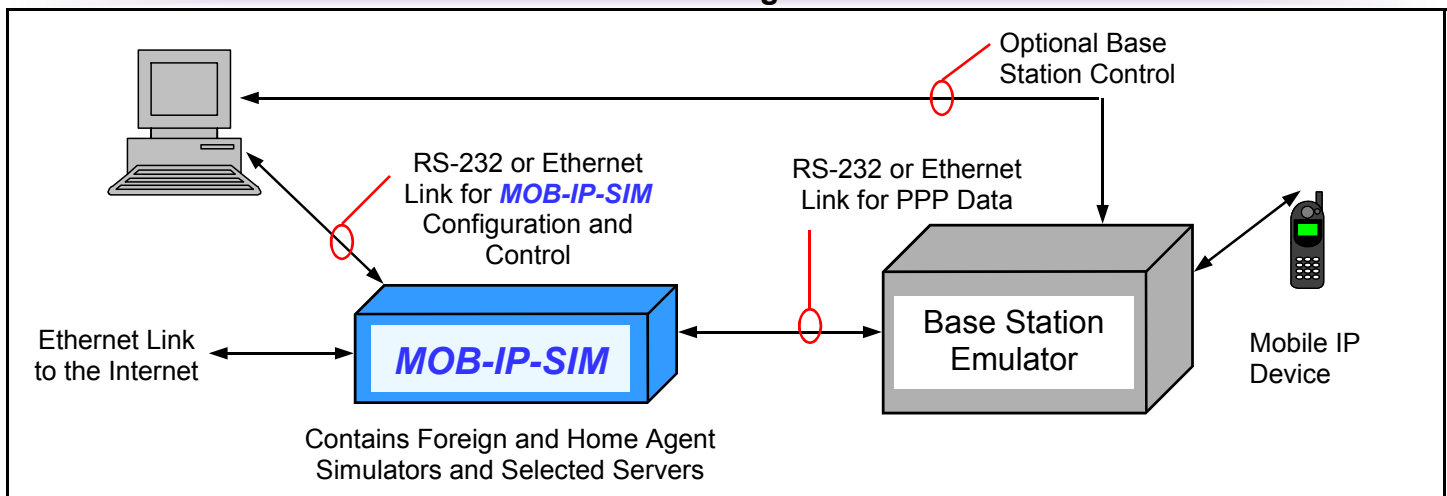

Mobile IP Simulator

Introduction

MOB-IP-SIM is a network simulator for testing wireless devices that use **Mobile IP** technology to provide seamless high speed data connections in a mobile environment. The simulator provides the necessary PDSN, Foreign Agent, Home Agent, and Radius (AAA) Server functions to allow the wireless device to complete a Mobile IP connection. All registration and security features are available. The system comes with built-in web pages for stand-alone operation or the wireless device can connect through the simulator to access the public Internet. A comprehensive set of test configuration commands combined with detailed protocol logging provides a wide range of test scenarios that include normal operation, fault recovery, and performance testing needed to verify compliance with the **TIA/IS-835** standard.

MOB-IP-SIM can link to a Base Station Emulator via Ethernet or RS-232. It can also be linked directly to a Mobile IP Stack simulator or other development platform to provide a test environment before RF hardware is available.

Block Diagram

Feature List

- Simulation of Home and Foreign Agent
- Configurable IP Addresses for all Software Components
- Data Message / Protocol Logging for Troubleshooting
- Status Logging
- Web-Based Configuration using HTML Forms
- Configurable Network Address Translation
- Flexible RS-232 and Ethernet Links for Data, Control and Configuration
- Auto Detection of Authentication Type for Registration Requests
- Internal HTTP Proxy Server for Format Translations
- Built-in HTML Content for Stand-alone Testing
- AT Command Set for Message Parsing and Control
- Configurable Error Conditions such as:
  - ◊ Missing Router Advertisement
  - ◊ PPP Link Failures
  - ◊ Delayed FA Registration Response
  - ◊ Invalid Care-of Address(es)
  - ◊ Registration Failures

This product includes software developed by the University of California, Berkeley and its contributors.
This product includes software developed by the Australian National University and Carnegie Mellon University.

Main Office

182-104 Wind Chime Court ♦ Raleigh, NC 27615
Phone: (919) 846-5583 ♦ Fax: (919) 846-5586

Satellite Office

3235 Satellite Blvd. ♦ Building 400, Suite 300 ♦ Duluth, GA 30096
Phone: (770) 291-2098 ♦ Fax: (770) 291-2106